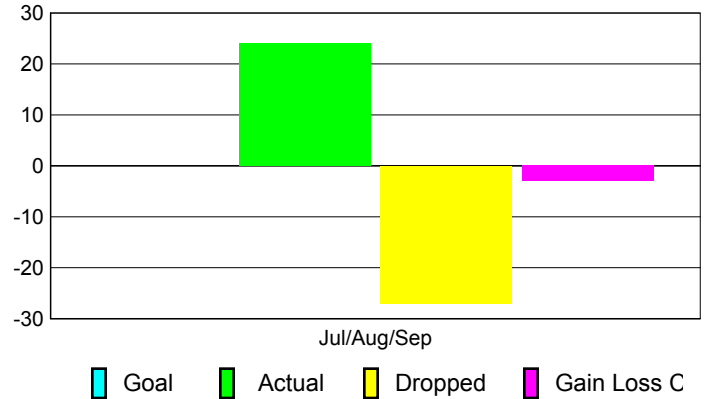

Club Results 2010-2011

Goal, New, Dropped, Gain/Loss

MEMBERSHIP

Membership Results
2010-2011

Membership
2009-2010

Month	Net Memb Goal	Actual New Memb	Actual Dropped Memb	Gain/Loss of Memb	Gain/Loss of Memb
Jul/Aug/Sep	0	24	-27	-3	-18
Totals	0	24	-27	-3	-18

Membership Results 2010-2011

Goal, New, Dropped, Gain/Loss

Comparison of Club Gain/Loss

Current Year Compared to the Previous Year

Comparison of Membership Gain/Loss

Current Year Compared to the Previous Year